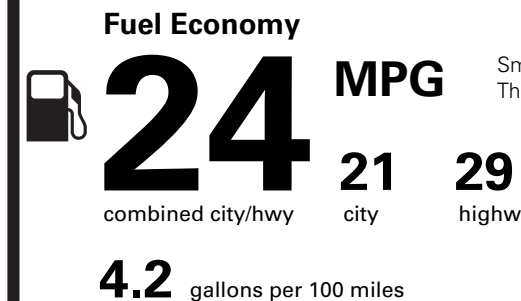

FUNCTIONAL

- 8" LCD CNTR STK TOUCHSCRN
- BLIND SPOT INFORMATION SYS
- CABIN PARTICULATE AND ODOR FILTER
- CROSS-TRAFFIC ALERT
- INTELL ACCESS W/PUSH START
- LANE-KEEPING SYSTEM
- LINCOLN CONNECT™ - 4G MODEM WITH WIFI CAPABILITY
- LINCOLN DRIVE MODES
- REAR PARKING SENSORS
- REMOTE START
- SYNC® 3

SAFETY/SECURITY

- ADVANCETRAC™ WITH RSC
- AIRBAGS - SIDE IMPACT / CURTAINS
- AIRBAGS-DRVR&PASS KNEE
- AIRBAGS-DUAL-STAGE FRONT
- AUTO HIGH BEAMS
- PASSIVE ANTI-THEFT SECURILOCK SYSTEM
- PRE-COLLISION ASSIST W/AEB
- SOS POST CRASH SYSTEM

WARRANTY

- 4YR/50K MILE WARRANTY
- 4YR/50K PICKUPDELIVERY SVC
- 6YR/70K MI POWERTRAIN WARR

INCLUDED ON THIS VEHICLE

(MSRP)

EQUIPMENT GROUP 101A

2,550.00

- CONVENIENCE PACKAGE
- VOICE-ACTIVATED NAVIGATION
- ELEMENTS PACKAGE
- HEATED/VENTILATED D/P SEATS
- HEATED REAR SEATS
- HEATED STEERING WHEEL
- RAIN SENSING WIPERS
- WINDSHIELD WIPER DE-ICER

OPTIONAL EQUIPMENT/OTHER

- 225/55R19 99V A/S BSW TIRES 160.00
- ALL-WTHR FLR LNRS W/O MATS 150.00
- 17" MINI SPARE WHEEL W/TIRE 3,450.00
- PREMIUM PACKAGE
- .PANORAMIC VISTA RF W/PWR SHAD
- .LEATHER-WRAPPED STRG WHEEL
- .19" PREM PAINTED ALUM WHEEL
- FRONT LICENSE PLATE BRACKET NO CHARGE

PRICE INFORMATION

BASE PRICE	$38,405.00
TOTAL OPTIONS/OTHER	6,310.00
TOTAL VEHICLE & OPTIONS/OTHER	44,715.00
DESTINATION & DELIVERY	1,195.00

EPA DOT Fuel Economy and Environment

Gasoline Vehicle

Small SUVs range from 16 to 125 MPG. The best vehicle rates 142 MPGe.

You spend $750

more in fuel costs over 5 years compared to the average new vehicle.

Annual fuel cost $1,450