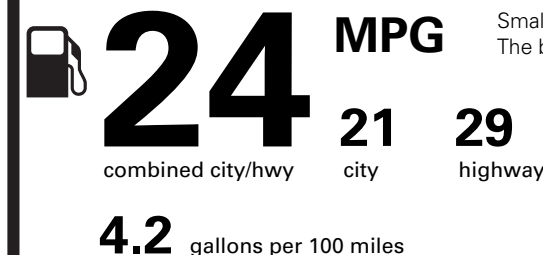

FUNCTIONAL

- 8" LCD CNTR STK TOUCHSCRN
- BLIND SPOT INFORMATION SYS
- CABIN PARTICULATE AND ODOR FILTER
- CROSS-TRAFFIC ALERT
- INTELL ACCESS W/PUSH START
- LANE-KEEPING SYSTEM
- LINCOLN CONNECT™ - 4G MODEM WITH WIFI CAPABILITY
- LINCOLN DRIVE MODES
- REAR PARKING SENSORS
- REMOTE START
- SYNC® 3

SAFETY/SECURITY

- ADVANCETRAC™ WITH RSC
- AIRBAGS - SIDE IMPACT / CURTAINS
- AIRBAGS-DRVR&PASS KNEE
- AIRBAGS-DUAL-STAGE FRONT
- AUTO HIGH BEAMS
- PASSIVE ANTI-THEFT SECURILOCK SYSTEM
- PRE-COLLISION ASSIST W/AEB
- SOS POST CRASH SYSTEM

WARRANTY

- 4YR/50K MILE WARRANTY
- 4YR/50K PICKUPDELIVERY SVC
- 6YR/70K MI POWERTRAIN WARR

INCLUDED ON THIS VEHICLE

(MSRP)

EQUIPMENT GROUP 101A

2,550.00

- CONVENIENCE PACKAGE
- VOICE-ACTIVATED NAVIGATION
- ELEMENTS PACKAGE
- HEATED/VENTILATED D/P SEATS
- HEATED REAR SEATS
- HEATED STEERING WHEEL
- RAIN SENSING WIPERS
- WINDSHIELD WIPER DE-ICER

OPTIONAL EQUIPMENT/OTHER

- 225/60R18 100V A/S BSW TIRES
- ALL-WTHR FLR LNRS W/O MATS 160.00
- TIRE INFLTR & SEALANT KIT
- 18" BRT MACH ALUM WHL DK TARN
- FRONT LICENSE PLATE BRACKET NO CHARGE

PRICE INFORMATION

BASE PRICE	$38,405.00
TOTAL OPTIONS/OTHER	2,710.00
TOTAL VEHICLE & OPTIONS/OTHER	41,115.00
DESTINATION & DELIVERY	1,095.00

EPA DOT Fuel Economy and Environment

Gasoline Vehicle

Fuel Economy

Small SUVs range from 16 to 125 MPG. The best vehicle rates 142 MPGe.

You spend $750

more in fuel costs over 5 years compared to the average new vehicle.

Annual fuel cost $1,450